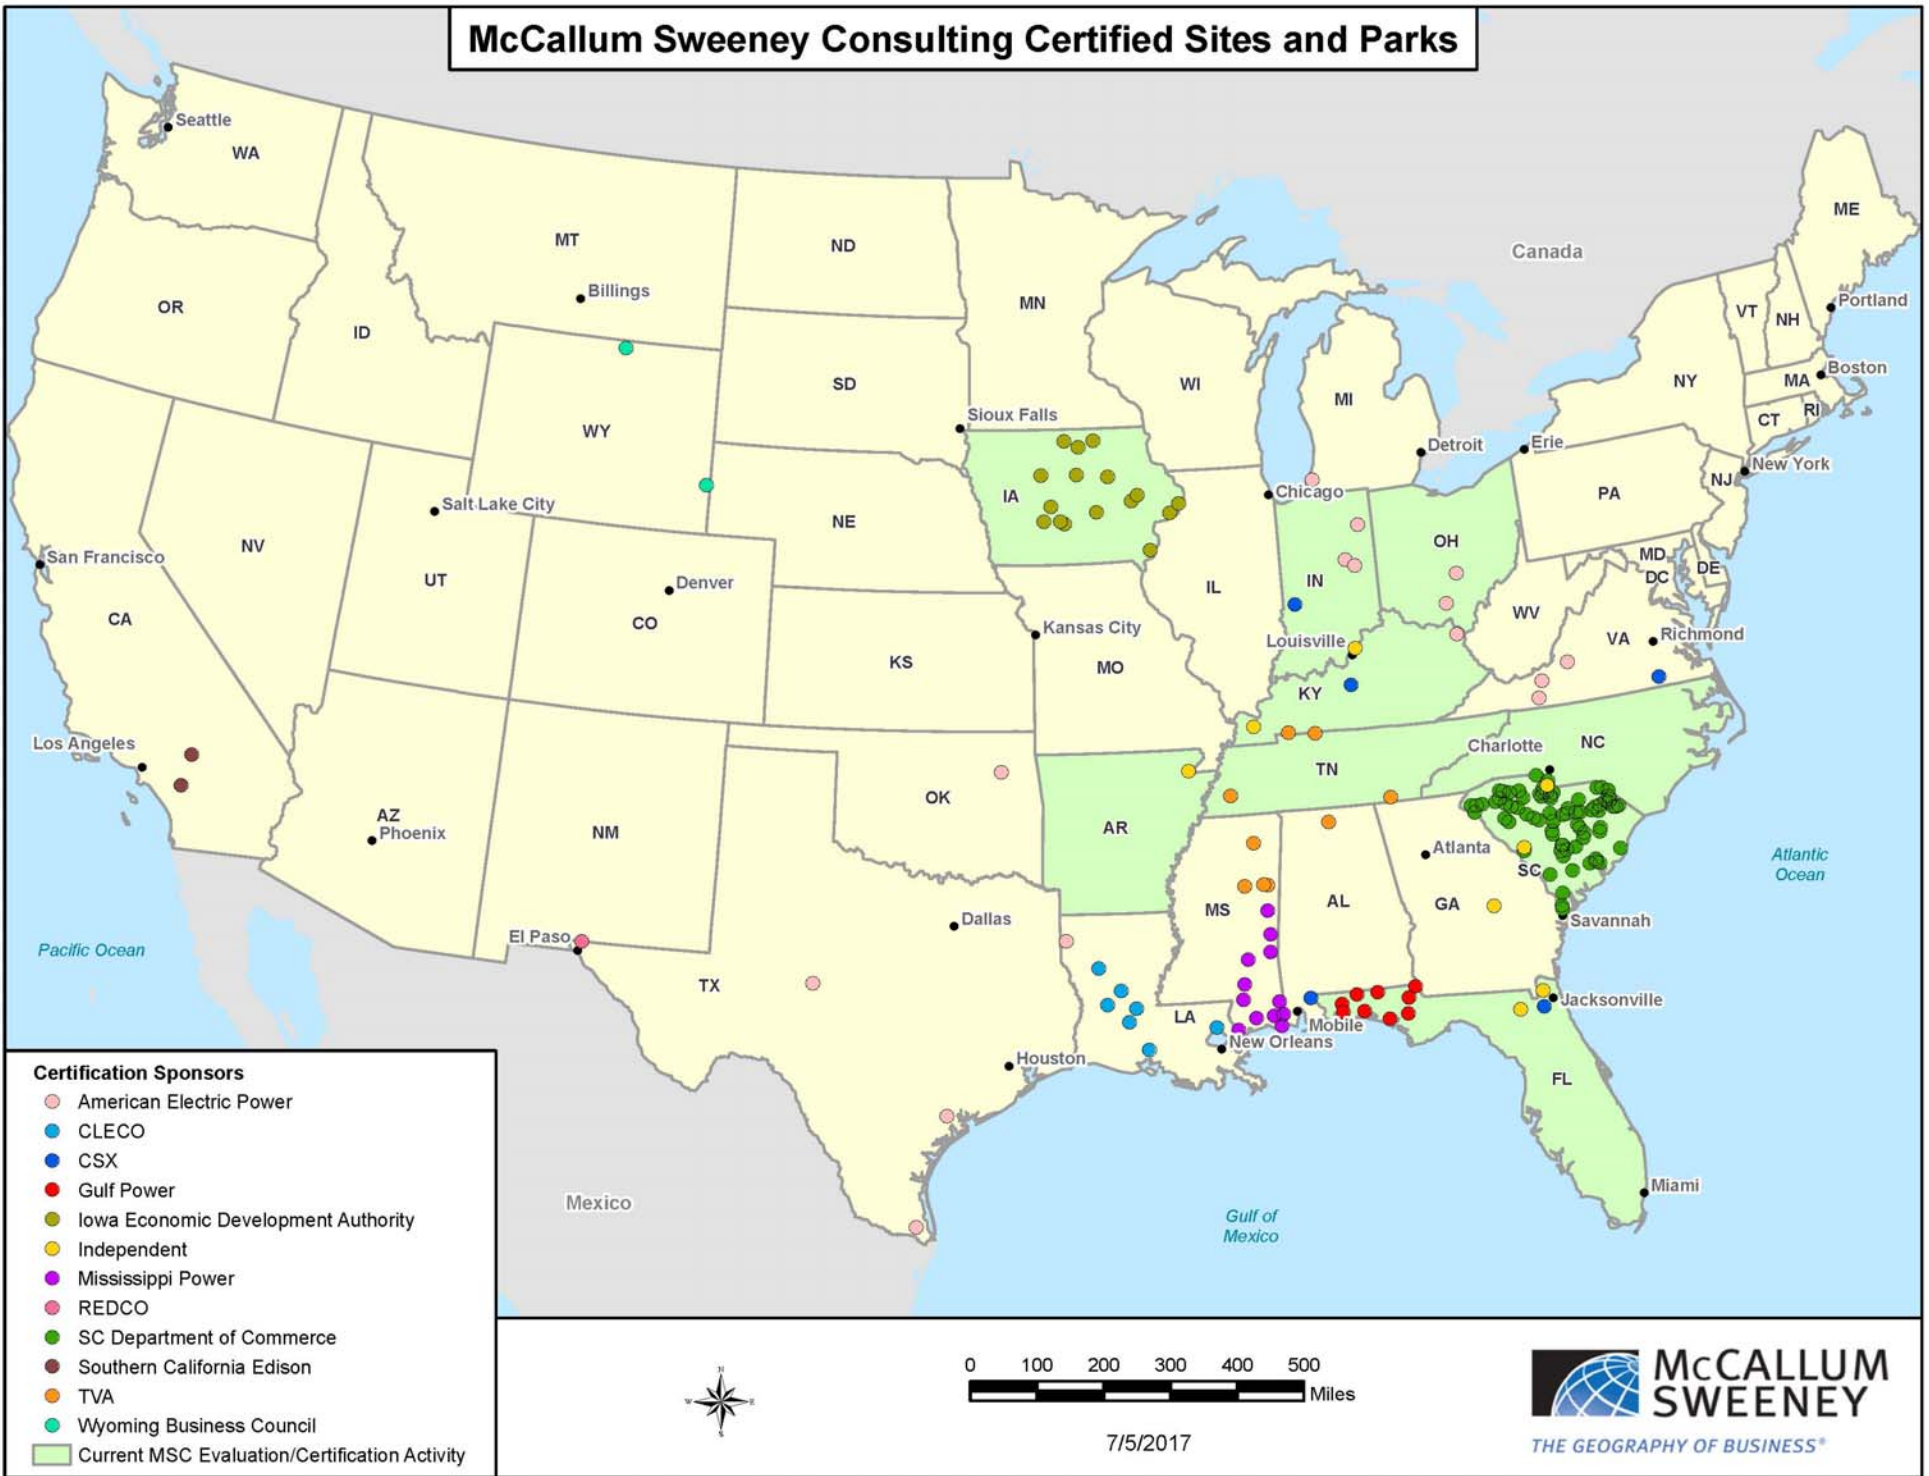

McCallum Sweeney Consulting Certified Sites and Parks

Listing of Certified Sites on next page.