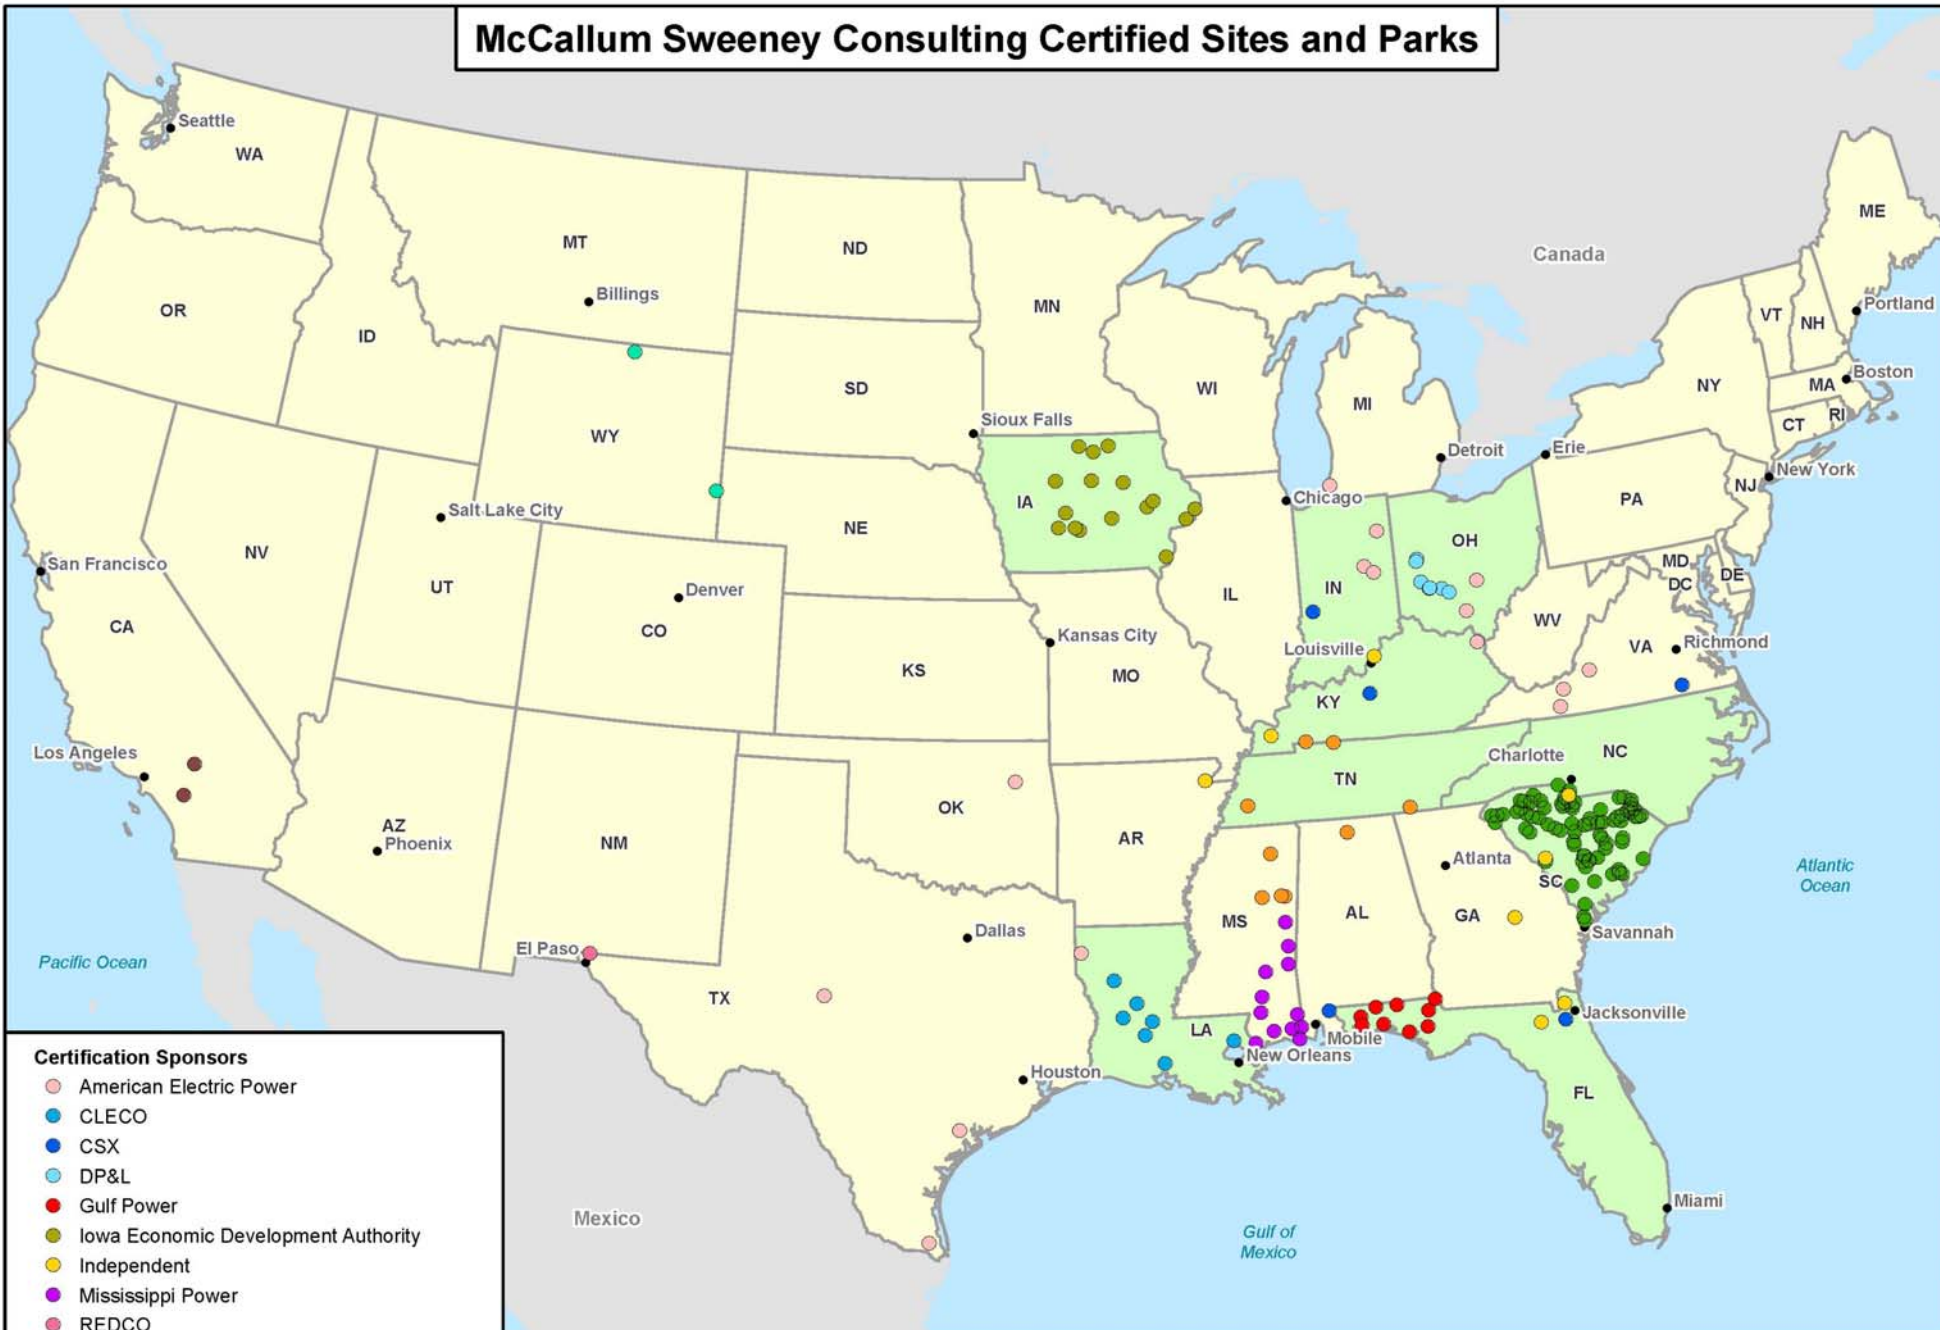

McCallum Sweeney Consulting Certified Sites and Parks

Certification Sponsors

- American Electric Power
- CLECO
- CSX
- DP&L
- Gulf Power
- Iowa Economic Development Authority
- Independent
- Mississippi Power
- REDCO
- SC Department of Commerce
- Southern California Edison
- TVA
- Wyoming Business Council
- Current MSC Evaluation/Certification Activity

8/1/2017

Listing of Certified Sites on next page.