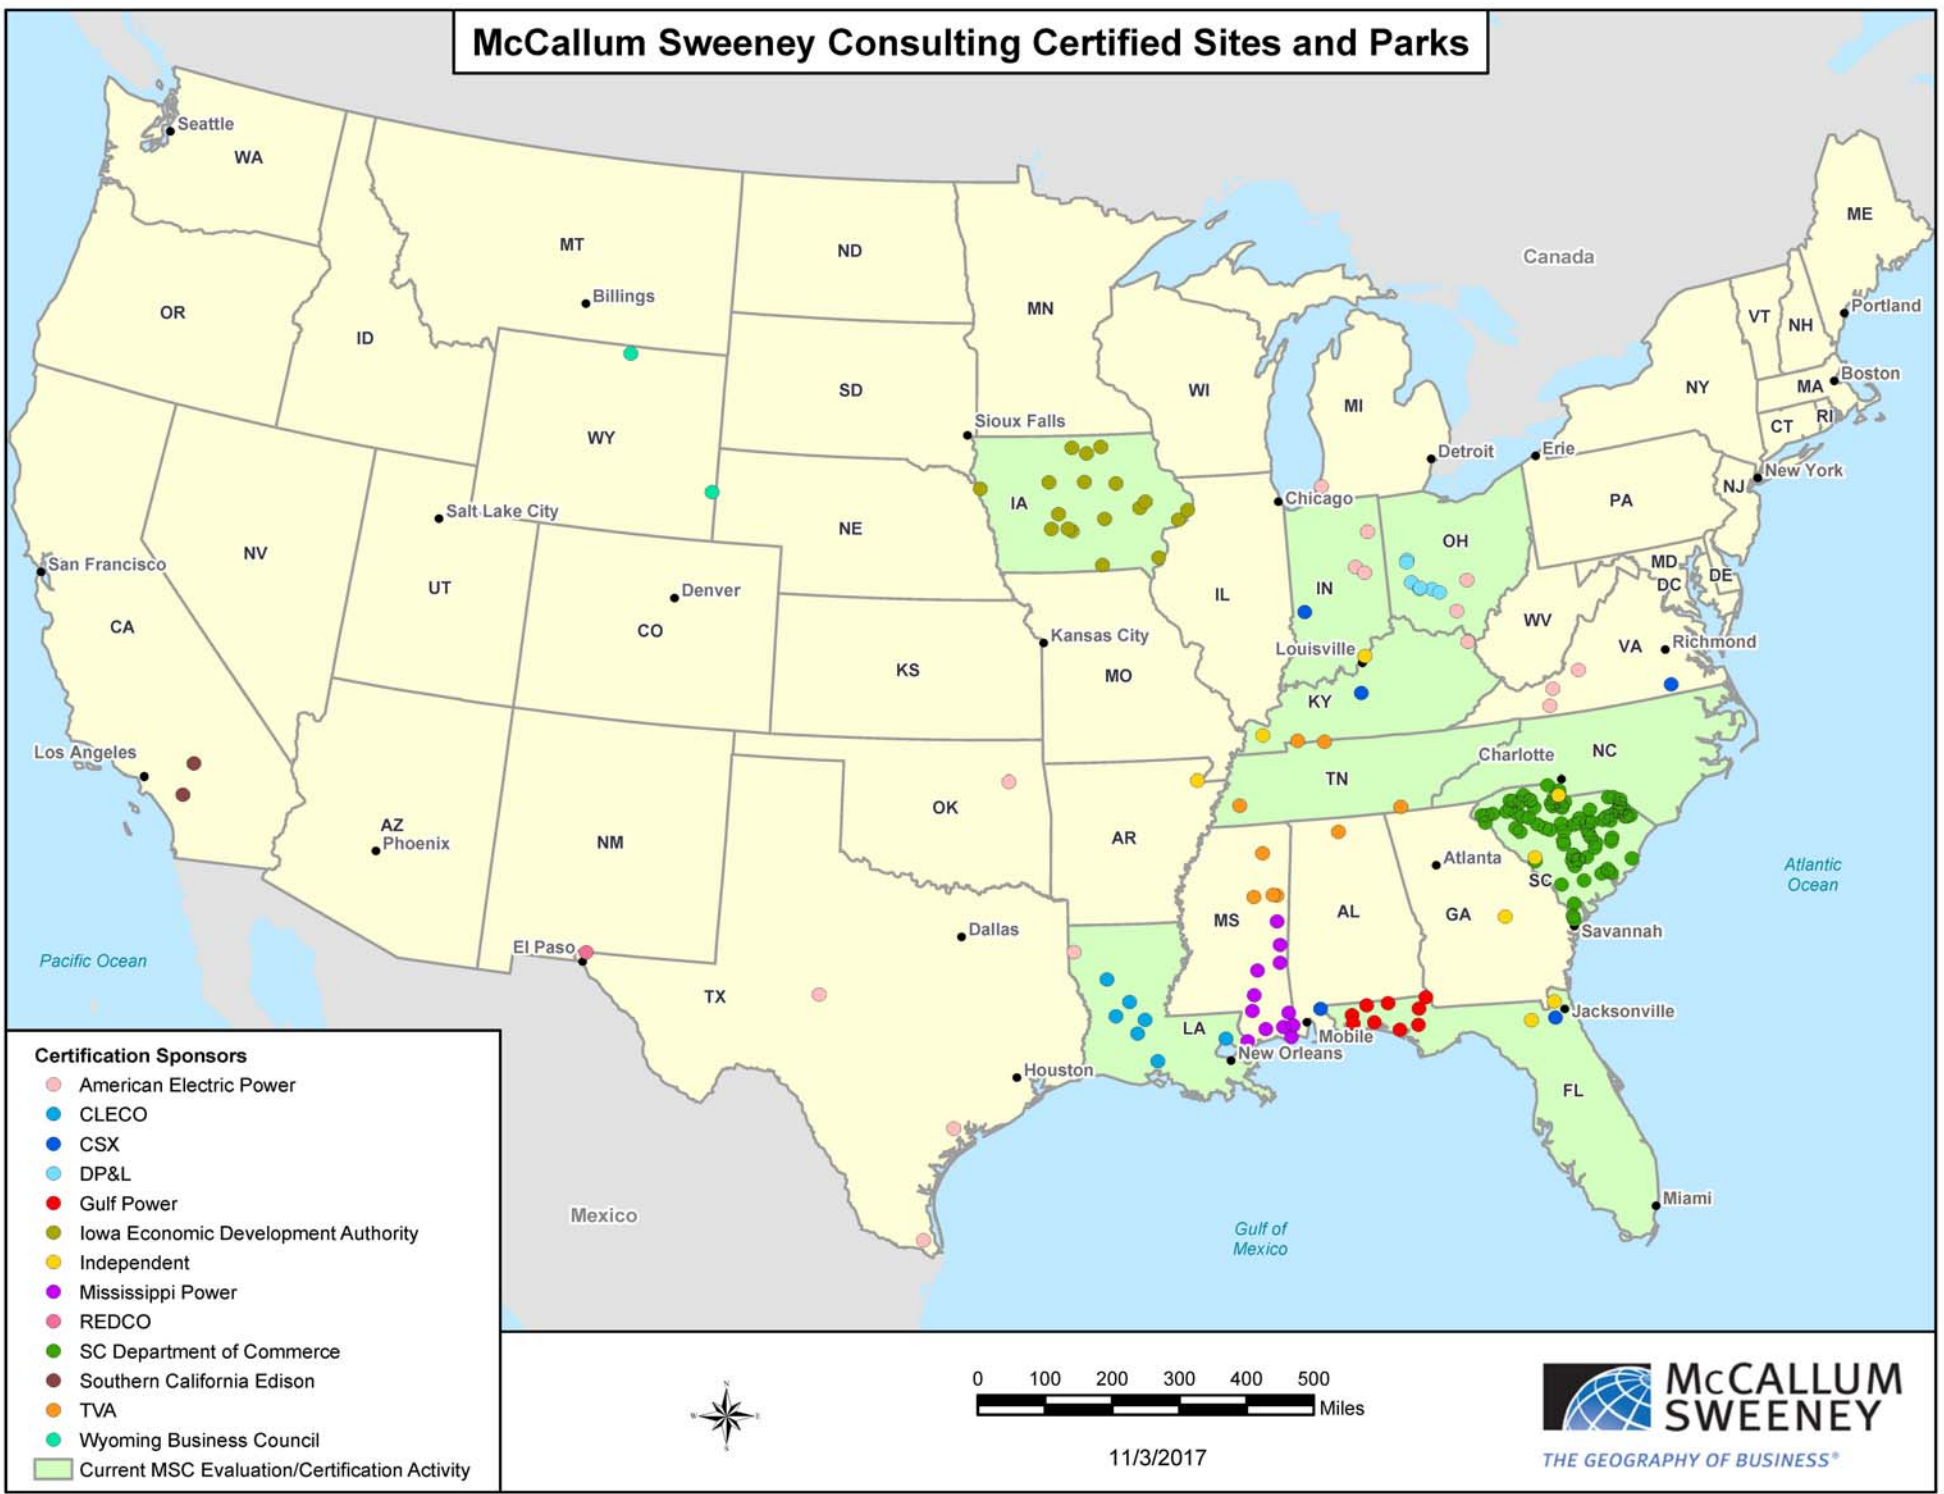

McCallum Sweeney Consulting Certified Sites and Parks

Listing of Certified Sites on next page.

Certified Sites:

Site Name	Sponsor	Type of Certification	Certified Acreage	Status
Airport Business Center North	AEP	General Industrial Park	137	Active
Alexandria Business Park	AEP	Large Park	458	Active (C)
Botelourt Center at Greenfield (Tract 4)	AEP	General Industrial Site	34	Sold
EastPark	AEP	Large Park	370	Active
Harlingen Aerotropolis	AEP	Large Park	479	Active
I-20/Greenwood Road Site	AEP	Large Site	313	Active
Industria Centre Site #1	AEP	General Industrial Site	139	Active
Inola River Rail Park	AEP	Super Park	1,108	Active
Lancaster Colony	AEP	General Industrial Park	106	Active (C)
Meadowbrook and Yore	AEP	Large Park	255	Active
New River Valley Commerce Park	AEP	Large Park	420	Active
San Angelo Business and Industrial Park	AEP	Super Park	747	Active
Victoria County Navigation District South Industrial Site	AEP	Large Site	400	Active (C)
Wildwood Commerce Park	AEP	Large Park	266	Active
Zahns Corner Industrial Park	AEP	General Industrial Park	128	Active (C)
Acadiana Regional Airport Site	CLECO	Industrial Site	64	Active
Bunkie Industrial Park	CLECO	Industrial Park	149	Expired
England Airport Heavy Industrial Site W1	CLECO	Industrial Park	708	Active
England Airport Site	CLECO	Industrial Site	34	Active
Evangeline Parish Industrial Site	CLECO	Industrial Site	62	Expired
Natchitoches Parish North Port Tract	CLECO	Industrial Site	370	Expired
Nord du Lac	CLECO	Industrial Park	171	Active
Cecil Commerce Center	CSX	Mega Site	1,500	Expired
Chinook Site	CSX	Mega Site	7,000	Sold
Glendale Mega Site	CSX	Mega Site	1,551	Expired
Mid-Atlantic Manufacturing Center	CSX	Mega Site	1,545	Expired
South Alabama Mega Site/Catawba	CSX	Mega Site	3,009	Expired
Amos Industrial Park	DP&L	General Industrial Park	178	Active (C)
Dayton Resource Industrial Park	DP&L	General Industrial Site	46	Active (C)
Midwest Mega Commerce Center	DP&L	Super Park	1,561	Active (C)
OVCH Industrial Park	DP&L	General Industrial Park	140	Active
Sidney Ohio Industrial Park	DP&L	General Industrial Park	237	Active (C)
Washington Court House Industrial Park	DP&L	Large Park	279	Active
Xenia Industrial Park - Arnovitz Site	DP&L	General Industrial Site	61	Active (C)
132.4 Acres Jeff Ates Road	Gulf Power	Industrial Park	132	Active
DeFuniak Springs Municipal Airport	Gulf Power	Industrial Park	56	Active (C)
Marianna Airport	Gulf Power	Industrial Site	237	Active
Marianna/Jackson Co. Distrib./Construction Services Park	Gulf Power	Industrial Park	258	Active
Northwest Florida Industrial Park @ I-10	Gulf Power	Industrial Site	88	Active
Okaloosa Industrial Air Park	Gulf Power	Industrial Park	134	Active (C)
Panama City Port Authority Intermodal Distri. Center	Gulf Power	Industrial Site	54	Active
VentureCrossings	Gulf Power	Industrial Park	195	Active
Vi's of Navarre	Gulf Power	Industrial Site	186	Active (C)
Ancell Property	IEDA	General Industrial Site	61	Active
Brownell's Business Park	IEDA	General Industrial Park	200	Active
Centerville Industrial Park - AIC Property	IEDA	General Industrial Site	72	Active
Commerce Center of Southeast Iowa	IEDA	General Industrial Site	153	Active
Eastern Iowa Industrial Center	IEDA	General Industrial Park	187	Active
Forest City Rail Park	IEDA	General Industrial Site	69	Active
Indianhead South	IEDA	General Industrial Site	158	Active
Iowa Falls / Hardin County Industrial Site	IEDA	Large Industrial	246	Active
Land and Air Super Park	IEDA	Super Park	582	Active
Lincolnway Industrial Rail & Air Park	IEDA	General Industrial Park	461	Active
Marion Enterprise Center	IEDA	General Industrial Park	131	Active
Perry Industrial Park	IEDA	General Industrial Park	151	Active
Sergeant Bluff Park	IEDA	General Industrial Park	118	Active
South Mitchell County Industrial Site	IEDA	General Industrial Site	78	Active (C)
South Waterloo Business Park	IEDA	General Industrial Park	184	Active
Van Meter South Mega Park	IEDA	Large Industrial	338	Active
Webster County Ag Center	IEDA	Large Industrial	447	Active
West Metro Interstate and Rail Park	IEDA	Large Industrial	283	Active
Carolinas I-77 Mega Site	Independent	Mega Site	1,151	Sold
Crawford Diamond Mega Park	Independent	Mega Park	1,814	Expired
Heart of Georgia Mega Site	Independent	Mega Site / Super Park	2,000	Active
North Florida Mega Industrial Park	Independent	Mega Park	2,622	Active
Paragould South Industrial Park	Independent	General Industrial Site	77	Active
River Ridge Commerce Center	Independent	Mega Site	1,547	Active
Sage Mill East Site	Independent	Mega Site	1,400	Expired
West Kentucky Mega Site/Purchase Regional IP	Independent	Mega Site	2,130	Expired
Franklin Creek Industrial Park	MS Power	Industrial Park	733	Expired
George County Industrial Park-Phase II	MS Power	Large Industrial	400	Expired
Global Axis Industrial Park	MS Power	Industrial Park	623	Expired
GV Sonny Montgomery Industrial Park	MS Power	General Industrial	254	Expired
Helena Industrial Site	MS Power	General Industrial	134	Expired
Howard Technology Park	MS Power	Industrial Park	225	Expired
Innovation & Commercialization IP/The Garden	MS Power	Technology Park	506	Expired
John C. Stennis Space Center Tech. Park	MS Power	Technology Park	3,911	Expired
KeyBrothers Aviation Site	MS Power	General Industrial	130	Expired
Meridian I-20 / I-59 Industrial Park	MS Power	Industrial Park	516	Expired
South Lamar Industrial Park	MS Power	Industrial Park	380	Expired
Trent Lott Aviation Park/Jackson Co. Aviation Tech Park	MS Power	Industrial Park	240	Expired
Stan Roberts IUS 84 Site	REDCO	General Industrial	---	Expired
1400 Old Stage Road Site	SCDOC	Industrial Site	35	Expired
Alligator Industrial Park	SCDOC	Large Park	497	Active
Black River Airport Industrial Park	SCDOC	Large Park	472	Active
Bradley Industrial Park	SCDOC	Industrial Park	200	Active (C)
Cades Industrial Park	SCDOC	Large Park	367	Active
Capps II Industrial Site	SCDOC	General Industrial Park	166	Active
Carolinas I-95 Super Park	SCDOC	Super Park	1,362	Active