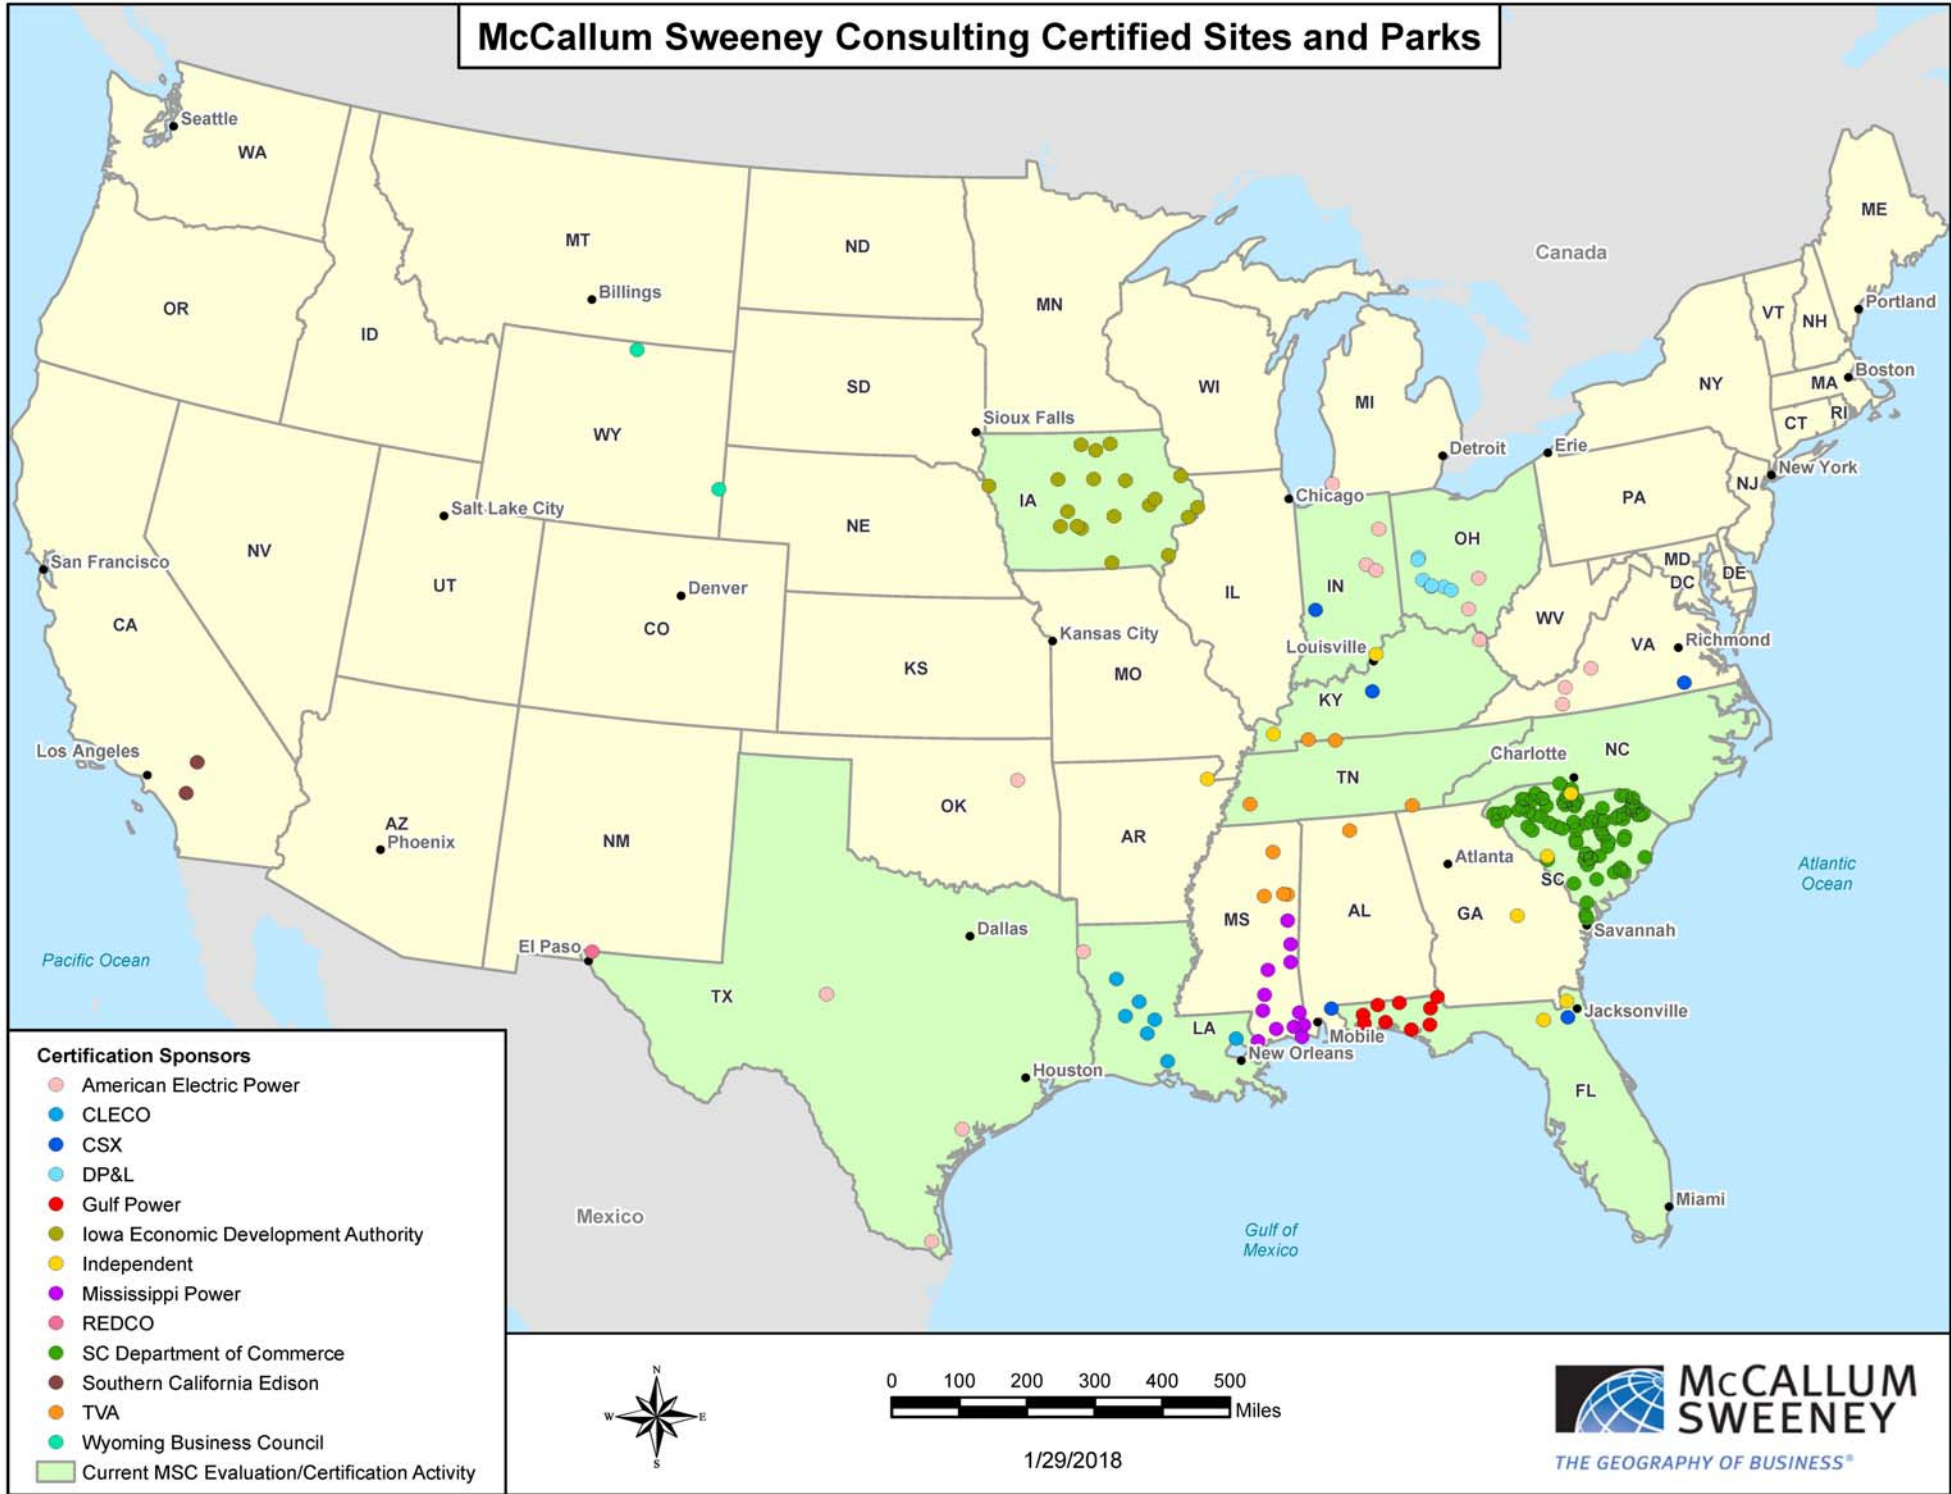

McCallum Sweeney Consulting Certified Sites and Parks

Listing of Certified Sites on next page.