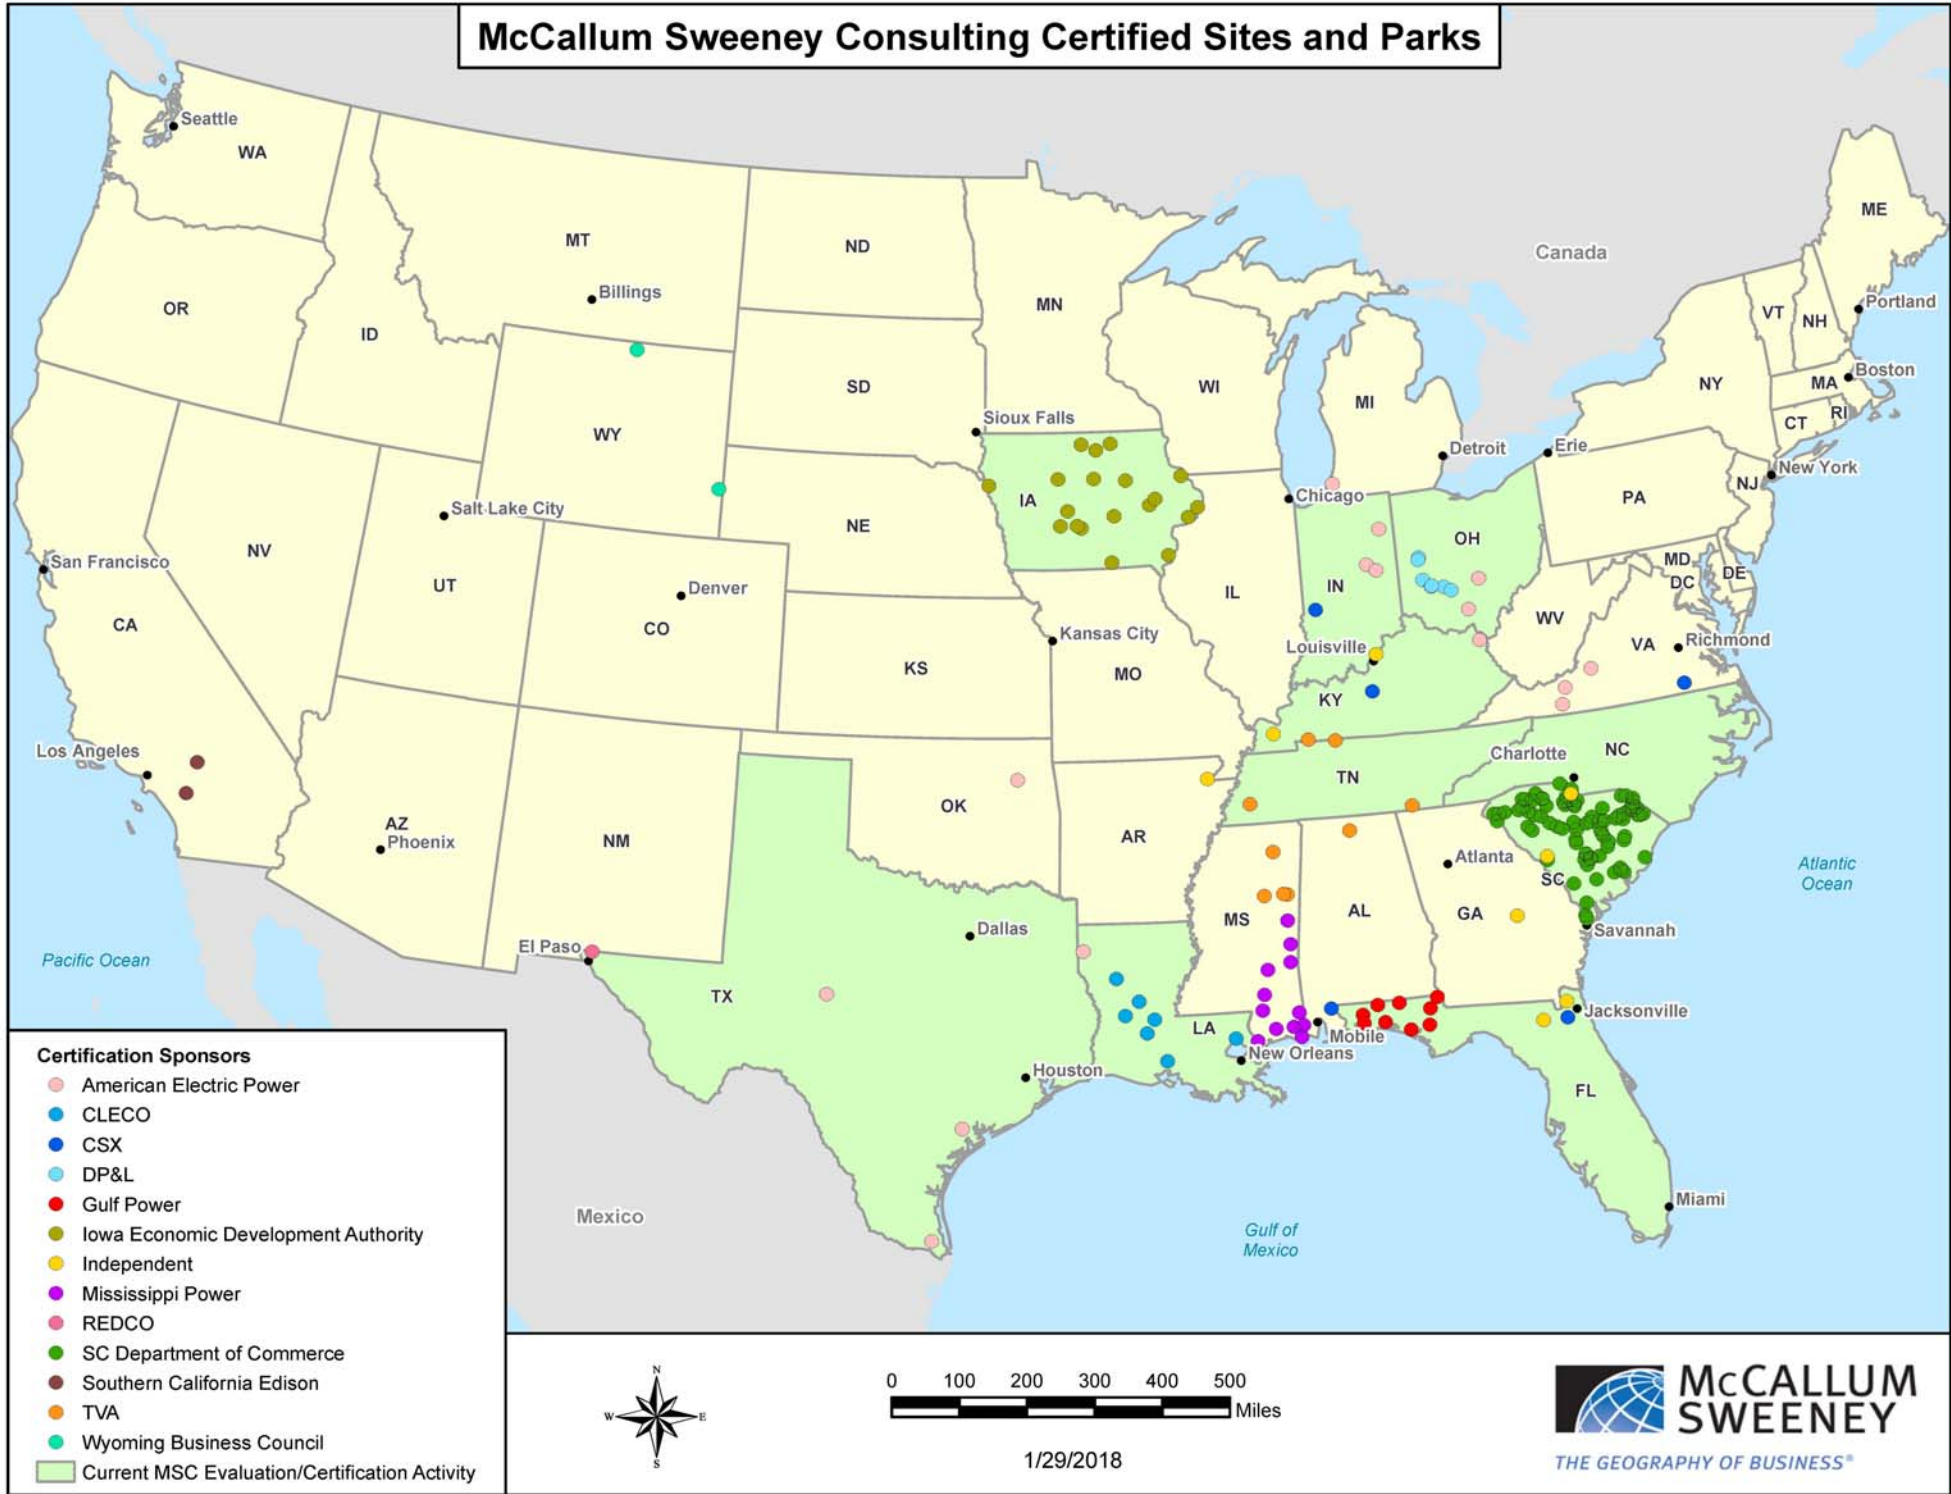

McCallum Sweeney Consulting Certified Sites and Parks

Listing of Certified Sites on next page.

Certified Sites:

Site Name	Sponsor	Type of Certification	Certified Acreage	Status
Airport Business Center North	AEP	General Industrial Park	137	Active
Alexandria Business Park	AEP	Large Park	458	Active (C)
Botetourt Center at Greenfield (Tract 4)	AEP	General Industrial Site	34	Sold
EastPark	AEP	Large Park	370	Active
Harlingen Aerotropolis	AEP	Large Park	479	Active
I-20/Greenwood Road Site	AEP	Large Site	313	Active
Industria Centre Site #1	AEP	General Industrial Site	139	Active
Inola River Rail Park	AEP	Super Park	1,108	Active
Lancaster Colony	AEP	General Industrial Park	106	Active (C)
Meadowbrook and Yore	AEP	Large Park	255	Active
New River Valley Commerce Park	AEP	Large Park	420	Active
San Angelo Business and Industrial Park	AEP	Super Park	747	Active
Victoria County Navigation District South Industrial Site	AEP	Large Site	400	Active (C)
Willwood Commerce Park	AEP	Large Park	266	Active
Zahns Comer Industrial Park	AEP	General Industrial Park	128	Active (C)
Acadiana Regional Airport Site	CLECO	Industrial Site	64	Active
Bunkie Industrial Park	CLECO	Industrial Park	149	Expired
England Airpark Heavy Industrial Site W1	CLECO	Industrial Park	708	Active
England Airport Site	CLECO	Industrial Site	34	Active
Evangeline Parish Industrial Site	CLECO	Industrial Site	62	Expired
Natchitoches Parish North Port Tract	CLECO	Industrial Site	370	Expired
Nord du Lac	CLECO	Industrial Park	171	Active
Cecil Commerce Center	CSX	Mega Site	1,500	Expired
Chinook Site	CSX	Mega Site	7,000	Sold
Glendale Mega Site	CSX	Mega Site	1,551	Expired
Mid-Atlantic Manufacturing Center	CSX	Mega Site	1,545	Expired
South Alabama Mega Site/Catawba	CSX	Mega Site	3,009	Expired
Amos Industrial Park	DP&L	General Industrial Park	178	Active (C)
Dayton Resource Industrial Park	DP&L	General Industrial Site	46	Active (C)
Midwest Mega Commerce Center	DP&L	Super Park	1,561	Active (C)
OVCH Industrial Park	DP&L	General Industrial Park	140	Active
Sidney Ohio Industrial Park	DP&L	General Industrial Park	237	Active (C)
Washington Court House Industrial Park	DP&L	Large Park	279	Active
Xenia Industrial Park - Arnovitz Site	DP&L	General Industrial Site	61	Active (C)
132.4 Acres Jeff Ales Road	Gulf Power	Industrial Park	132	Active
DeFuniak Springs Municipal Airport	Gulf Power	Industrial Park	56	Active (C)
Marianna Airport	Gulf Power	Industrial Site	237	Active
Marianna/Jackson Co. Distrib./Construction Services Park	Gulf Power	Industrial Park	258	Active
Northwest Florida Industrial Park @ I-10	Gulf Power	Industrial Site	88	Active
Ocalaosa Industrial Air Park	Gulf Power	Industrial Park	134	Active (C)
Panama City Port Authority Intermodal Distri. Center	Gulf Power	Industrial Site	54	Active
VentureCrossings	Gulf Power	Industrial Park	195	Active
Vic's of Navarre	Gulf Power	Industrial Site	186	Active (C)
Ancell Property	IEDA	General Industrial Site	61	Active
Brownells Business Park	IEDA	General Industrial Park	200	Active
Centerville Industrial Park - AIC Property	IEDA	General Industrial Site	72	Active
Commerce Center of Southeast Iowa	IEDA	General Industrial Site	153	Active
Dubuque Industrial Center - McFadden	IEDA	General Industrial Park	163	Active
Eastern Iowa Industrial Center	IEDA	General Industrial Park	187	Active
Forest City Rail Park	IEDA	General Industrial Site	69	Active
Indianhead South	IEDA	General Industrial Site	158	Active
Iowa Falls / Hardin County Industrial Site	IEDA	Large Industrial	246	Active
Land and Air Super Park	IEDA	Super Park	582	Active
Lincolnway Industrial Rail & Air Park	IEDA	General Industrial Park	461	Active
Marion Enterprise Center	IEDA	General Industrial Park	131	Active
Perry Industrial Park	IEDA	General Industrial Park	151	Active
Sergeant Bluff Park	IEDA	General Industrial Park	118	Active
South Mitchell County Industrial Site	IEDA	General Industrial Site	78	Active (C)
South Waterloo Business Park	IEDA	General Industrial Park	184	Active
Van Meter South Mega Park	IEDA	Large Industrial	338	Active
Webster County Ag Center	IEDA	Large Industrial	447	Active
West Metro Interstate and Rail Park	IEDA	Large Industrial	283	Active
Carolinas I-77 Mega Site	Independent	Mega Site	1,151	Sold
Crawford Diamond Mega Park	Independent	Mega Park	1,814	Expired
Heart of Georgia Mega Site	Independent	Mega Site / Super Park	2,000	Active
North Florida Mega Industrial Park	Independent	Mega Park	2,622	Active
Paragould South Industrial Park	Independent	General Industrial Site	77	Active
River Ridge Commerce Center	Independent	Mega Site	1,547	Active
Sage Mill East Site	Independent	Mega Site	1,400	Expired
West Kentucky Mega Site/Purchase Regional IP	Independent	Mega Site	2,130	Expired
Franklin Creek Industrial Park	MS Power	Industrial Park	733	Expired
George County Industrial Park-Phase II	MS Power	Large Industrial	400	Expired
Global Axis Industrial Park	MS Power	Industrial Park	623	Expired
GV Sonny Montgomery Industrial Park	MS Power	General Industrial	254	Expired
Helena Industrial Site	MS Power	General Industrial	134	Expired
Howard Technology Park	MS Power	Industrial Park	225	Expired
Innovation & Commercialization IP/The Garden	MS Power	Technology Park	506	Expired
John C. Stennis Space Center Tech. Park	MS Power	Technology Park	3,911	Expired
Key Brothers Aviation Site	MS Power	General Industrial	130	Expired
Meridian I-20 / I-59 Industrial Park	MS Power	Industrial Park	516	Expired
South Lamar Industrial Park	MS Power	Industrial Park	380	Expired
Trent Lott Aviation Park/Jackson Co. Aviation Tech Park	MS Power	Industrial Park	240	Expired
Stan Roberts/US 54 Site	REDCO	General Industrial	---	Expired
1400 Old Stage Road Site	SCDOC	Industrial Site	35	Expired
Alligator Industrial Park	SCDOC	Large Park	497	Active
Black River Airport Industrial Park	SCDOC	Large Park	472	Active
Bradley Industrial Park	SCDOC	Industrial Park	200	Active (C)
Cades Industrial Park	SCDOC	Large Park	367	Active
Capps II Industrial Site	SCDOC	General Industrial Park	166	Active
Carolinas I-95 Super Park	SCDOC	Super Park	1,362	Active