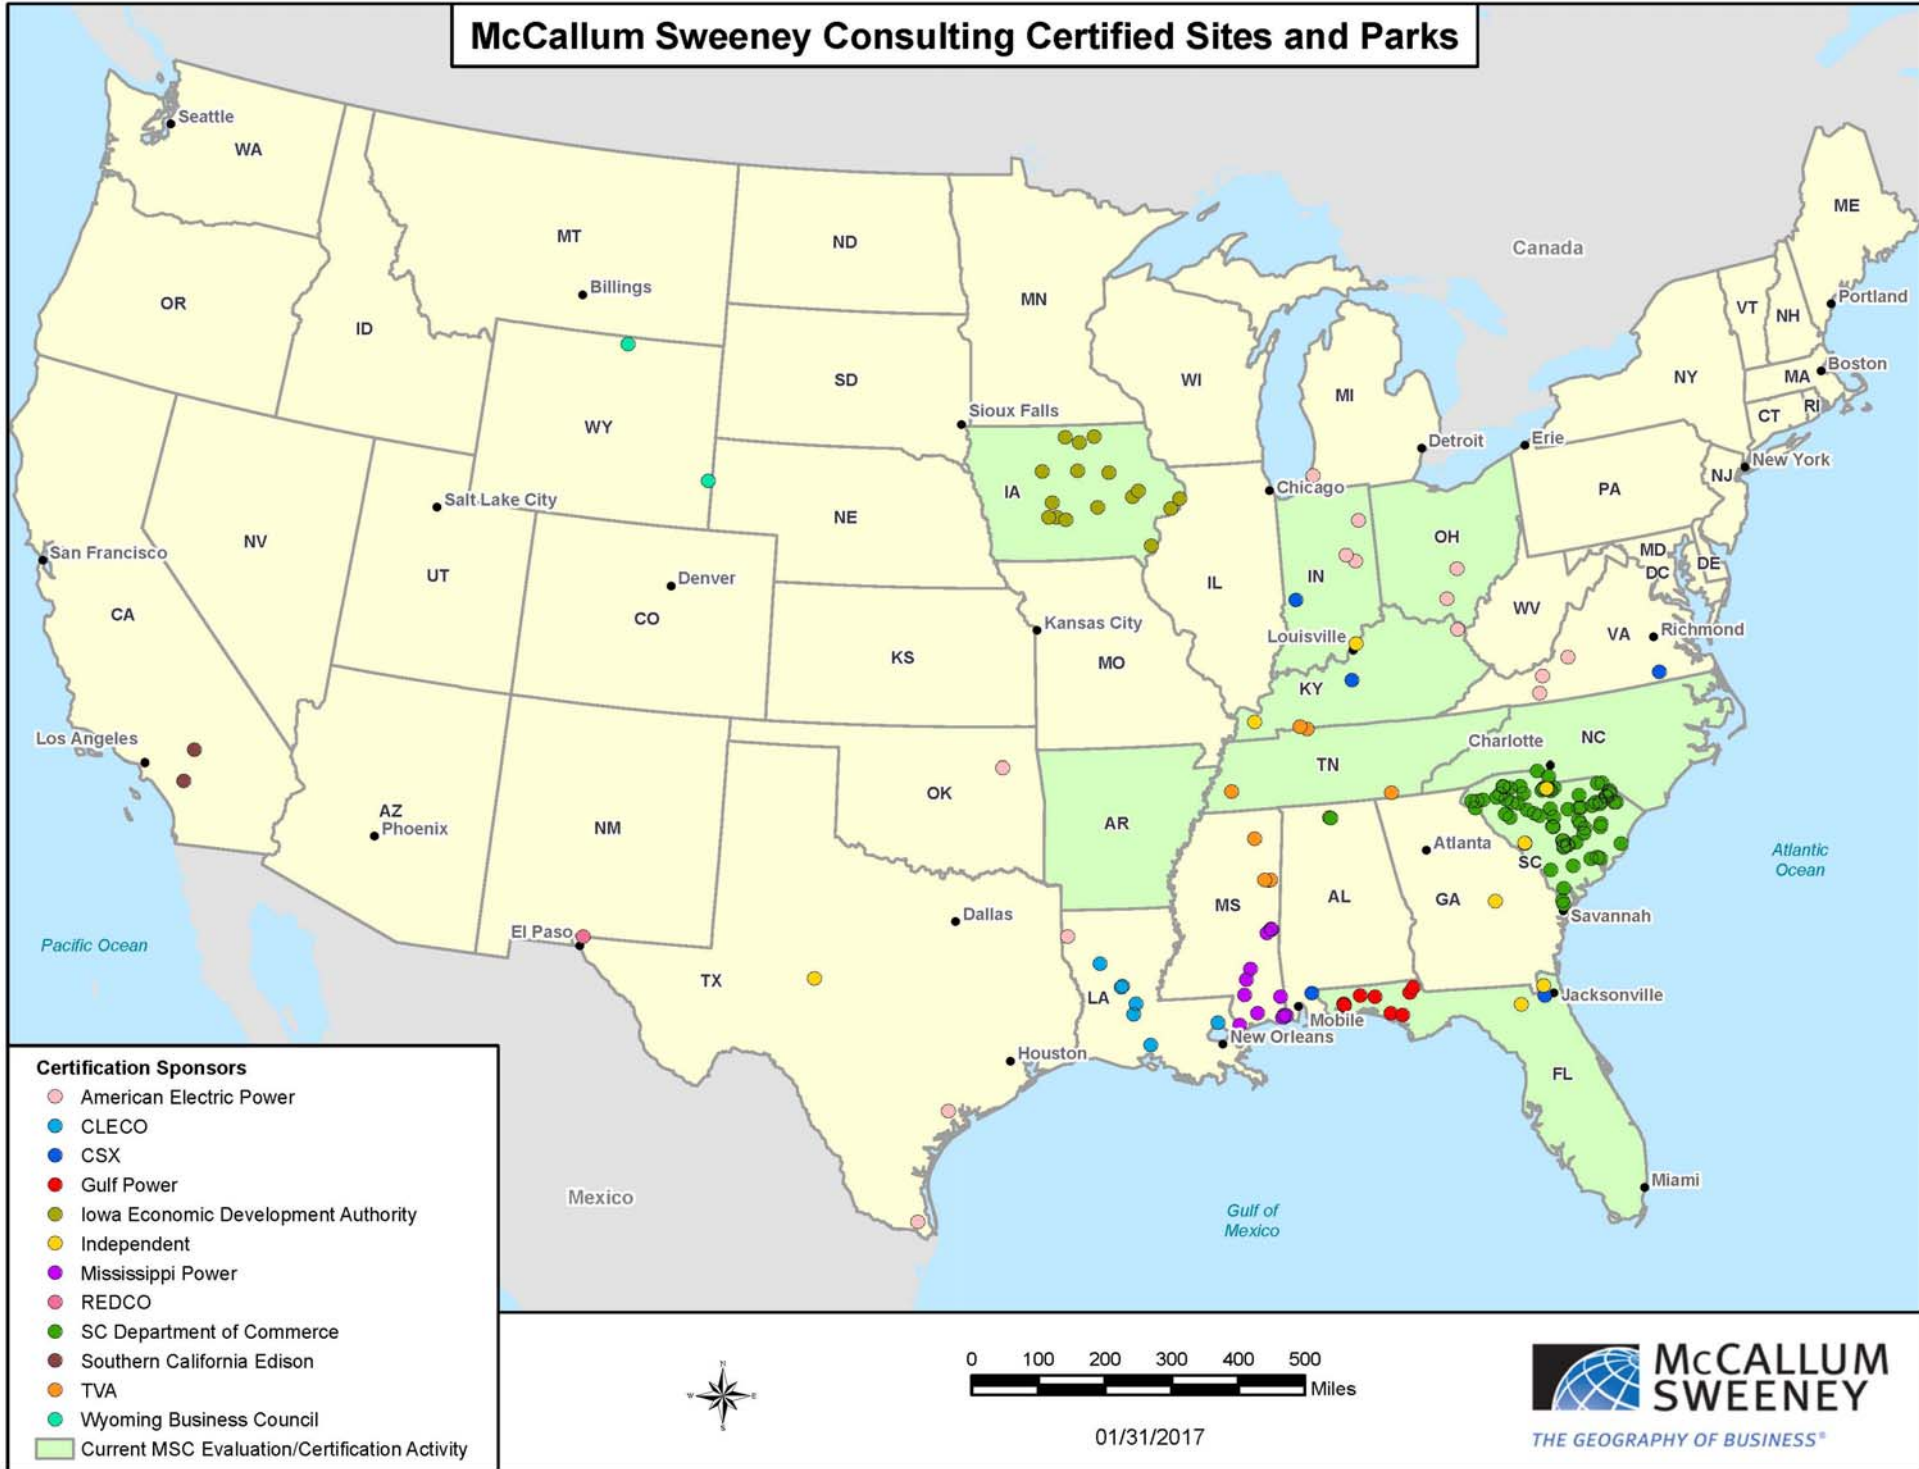

McCallum Sweeney Consulting Certified Sites and Parks

Listing of Certified Sites on next page.