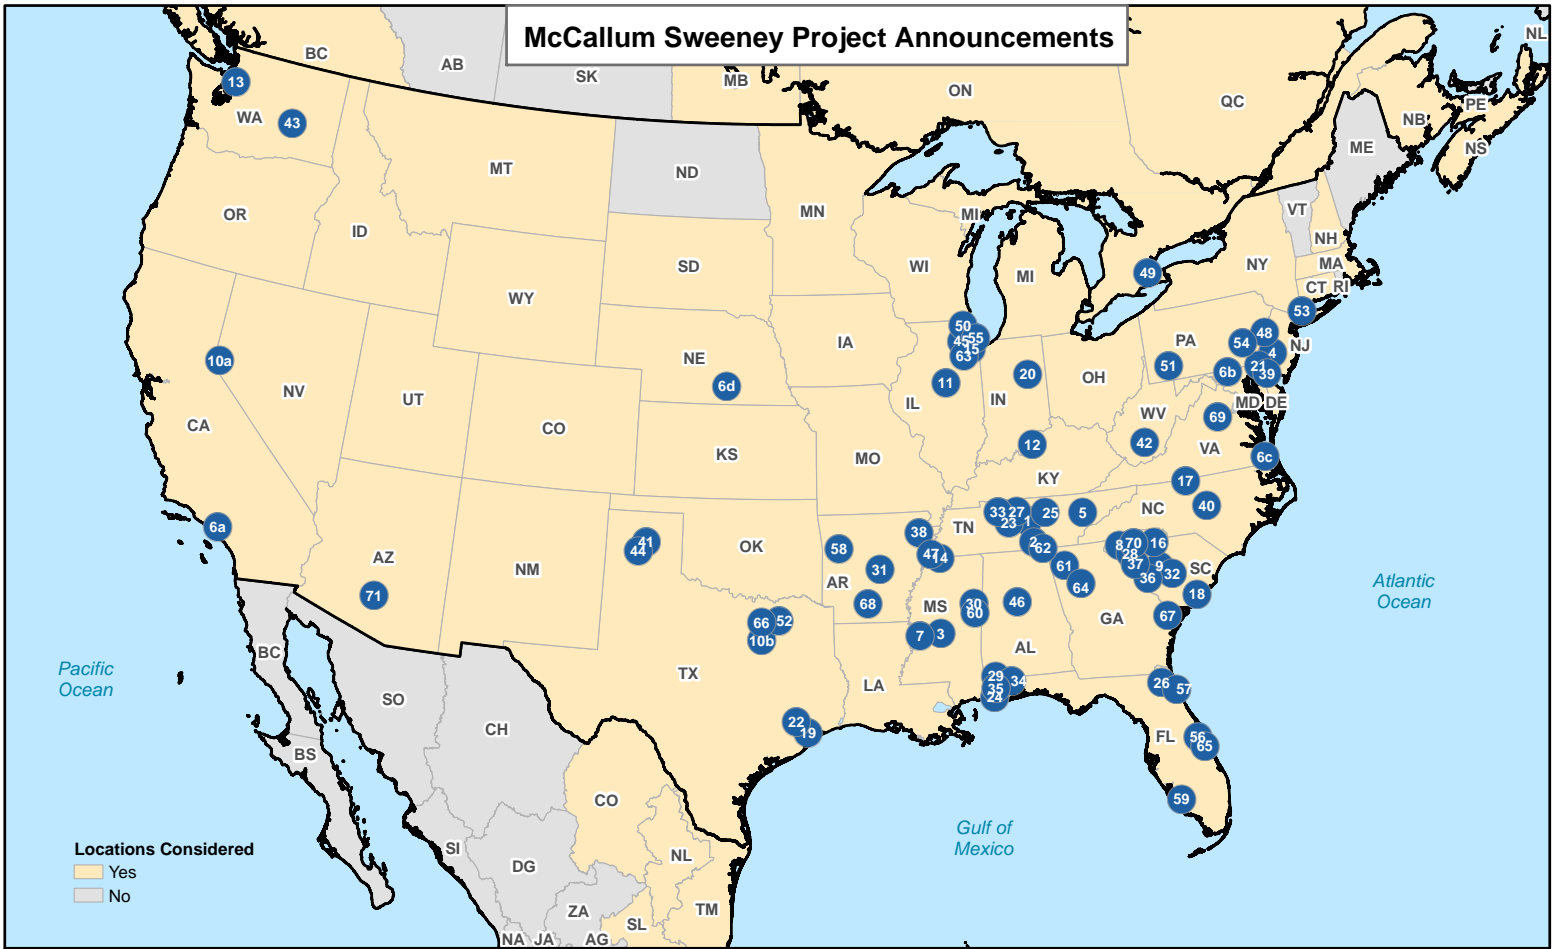

McCallum Sweeney Project Announcements

No.	Company/Location/Activity/Employees	No.	Company/Location/Activity/Employees	No.	Company/Location/Activity/Employees	No.	Company/Location/Activity/Employees
2016		2011		2007		2003	
71	Lucid Motors - Casa Grande, AZ Mfg./Electric cars/2,000	50	PDM Bridge - Downers Grove, IL Headquarters/35	34	Atlantic Marine - Mobile, AL Mfg./Ship repairs & modifications/500	14	Trex - Olive Branch, MS Mfg./Composite lumber/100
70	Michelin NA - Spartanburg, SC Distribution/Tires/350	49	Cytec Industries - Welland, Ontario, CN Mfg./Phosphine chemicals/35	33	Oreck - Nashville, TN Headquarters/90	13	Boeing - Everett, WA Mfg./Aircraft/1,200
2015		48	Daiichi Sankyo - Bethlehem, PA Mfg./Pharmaceuticals/82	32	Eastman Chemical - Calhoun Co., SC Mfg./PET-PTA/50	12	Kasle Steel - Jeffersonville, IN Mfg./Automotive steel/100
69	Aerojet Rocketdyne - Orange Co., VA Mfg./Propulsion systems/100	47	Mitsubishi Electric Power Products Inc (MEPPI) - Memphis, TN Mfg./Electric transformers/275	31	LM Wind Power - Little Rock, AR Mfg./Wind turbine rotor blades/1,000	11	Mitsubishi - Normal, IL Mfg./Auto assembly/900
68	Aerojet Rocketdyne - Calhoun Co., AR Mfg./Propulsion systems/85	46	Dollar General - Bessemer, AL Distribution/Retail/650	30	PACCAR - Columbus, MS Mfg./Diesel engines/500	2002	
67	DRT America - Effingham Co., GA Mfg./Chemical/40	2010		29	Berg Steel Pipe - Mobile, AL Mfg./Spiral steel pipe/100	10a	Harley Davidson - Carson City, NV Customer Serv./Financial serv/100
2014		45	SunCoke Energy - Metro Chicago, IL Headquarters/105	28	Cytec Eng. Materials - Greenville, SC Mfg./Carbon fiber/225	10b	Harley Davidson Fin. - Plano, TX Customer Serv./Financial serv/100
66	Hilti NA - Plano, TX Headquarters/175	44	Alstom Power - Amarillo, TX Mfg./Wind turbine nacelle assem./275	2006		2001	
65	Northrop Grumman - Melbourne, FL Eng.-R&D/Aerospace/1,800	43	SGL Auto Carbon Fbrs-Moses Lake, WA Mfg./Carbon fiber/80	27	Oreck - Nashville, TN Eng.-R&D/Business development center	9	Michelin - Lexington, SC Mfg./Earthmover tires/200
64	BMC - Atlanta, GA Headquarters/80			26	Alenia NA/L-3 Comm Hdngs Jacksonville, FL; Mfg./Aircraft assembly	8	Nissan - Greenville, SC Distribution/Auto parts/45
63	Michelin - Wilmington, IL Distribution/Tires/200	2009		25	Oreck - Cookeville, TN Mfg./Consumer appliances/175	7	Tower Automotive - Madison, MS Mfg./Automotive frames/170
2013		42	Boy Scouts of America - Glen Jean, WV Tourism and recreation/80	24	Int'l Shipholding Corp. - Mobile, AL Headquarters/150	6a	Flowserve - Vernon, CA Mfg./Hydraulic pumps
62	Shaw Industries Group - S. Pittsburg, TN Mfg./Hardwood flooring/25 Emp	41	Zarges - Amarillo, TX Mfg. /Wind tower alum. systems/100	2005		6b	Flowserve - Taneytown, MD Mfg./Hydraulic pumps
61	Shaw Industries Group - Adairsville, GA Mfg./Tile carpet/500	2008		23	Nissan - Nashville, TN Headquarters/1,300	6c	Flowserve - Chesapeake, VA Mfg./Hydraulic pumps
60	CalStar - Columbus, MS Mfg./Building materials/60	40	Uniboard, Moncure, NC Mfg./Forest products/104	22	Michelin/TNT - Houston, TX Distribution/Tires/78	6d	Flowserve - Hastings, NE Mfg./Hydraulic pumps
59	Hertz Corp. - Estero (Ft. Myers), FL Headquarters/700	39	SLM Corp. (Sallie Mae), Newark, DE Customer Serv./Credit operations/1,100	21	Michelin/TNT - Elkton, MD Distribution/Tires/130	5	Trex - Knoxville, TN Mfg./Composite lumber/160
58	SGL Group - Ozark, AR Mfg./Graphite electrodes	38	Nordex - Jonesboro, AR Mfg./Wind turbines & rotor blades/700	20	Dollar General - Marion, IN Distribution/Retail/500	4	Comcast - Philadelphia, PA Customer Serv./ Call center/1,000
57	Northrop Grumman - Melbourne, FL Eng.-R&D/Aerospace/1,000	37	Amer. Titanium Works - Greenville, SC Eng.-R&D/ Applied eng. center/30	19	INEOS/Innovene (BP)-League City, TX Headquarters/150	2000	
56	Northrop Grumman - St. Augustine, FL Mfg./Aircraft/400	36	Amer. Titanium Works - Laurens Co., SC Mfg./Titanium melting & forming/300	2004		3	Nissan - Canton, MS Mfg./Auto assembly/4,000
55	Coeur d'Alene Mines Corp. - Chicago, IL Headquarters/120	35	Austal - Mobile, AL Mfg./Litoral battleships/1,100	18	Vought/Alenia (JV) - Charleston, SC Global Aeronautica Mfg./Aircraft structures/645	2	Nissan - Decherd, TN Mfg./Engines/1,100
2012				17	Weil-McLain - Eden, NC Mfg./Cast iron boilers/103	1	Nissan - Smyrna, TN Mfg./Auto assembly/1,100
54	Dollar General - Bethel Township, PA Distribution/Retail/500			16	Dollar General - Jonesville, SC Distribution/Retail/600		
53	Tronox Inc. - Stamford, CT Headquarters/60			15	Michelin/TNT - Moneka, IL Distribution/Tires/75		
52	Cytec Eng. Materials - Greenville, TX Mfg./Comp. materials - aerospace/10						
51	Aquion Energy - E. Huntingdon Twp, PA Mfg./Batteries/400						